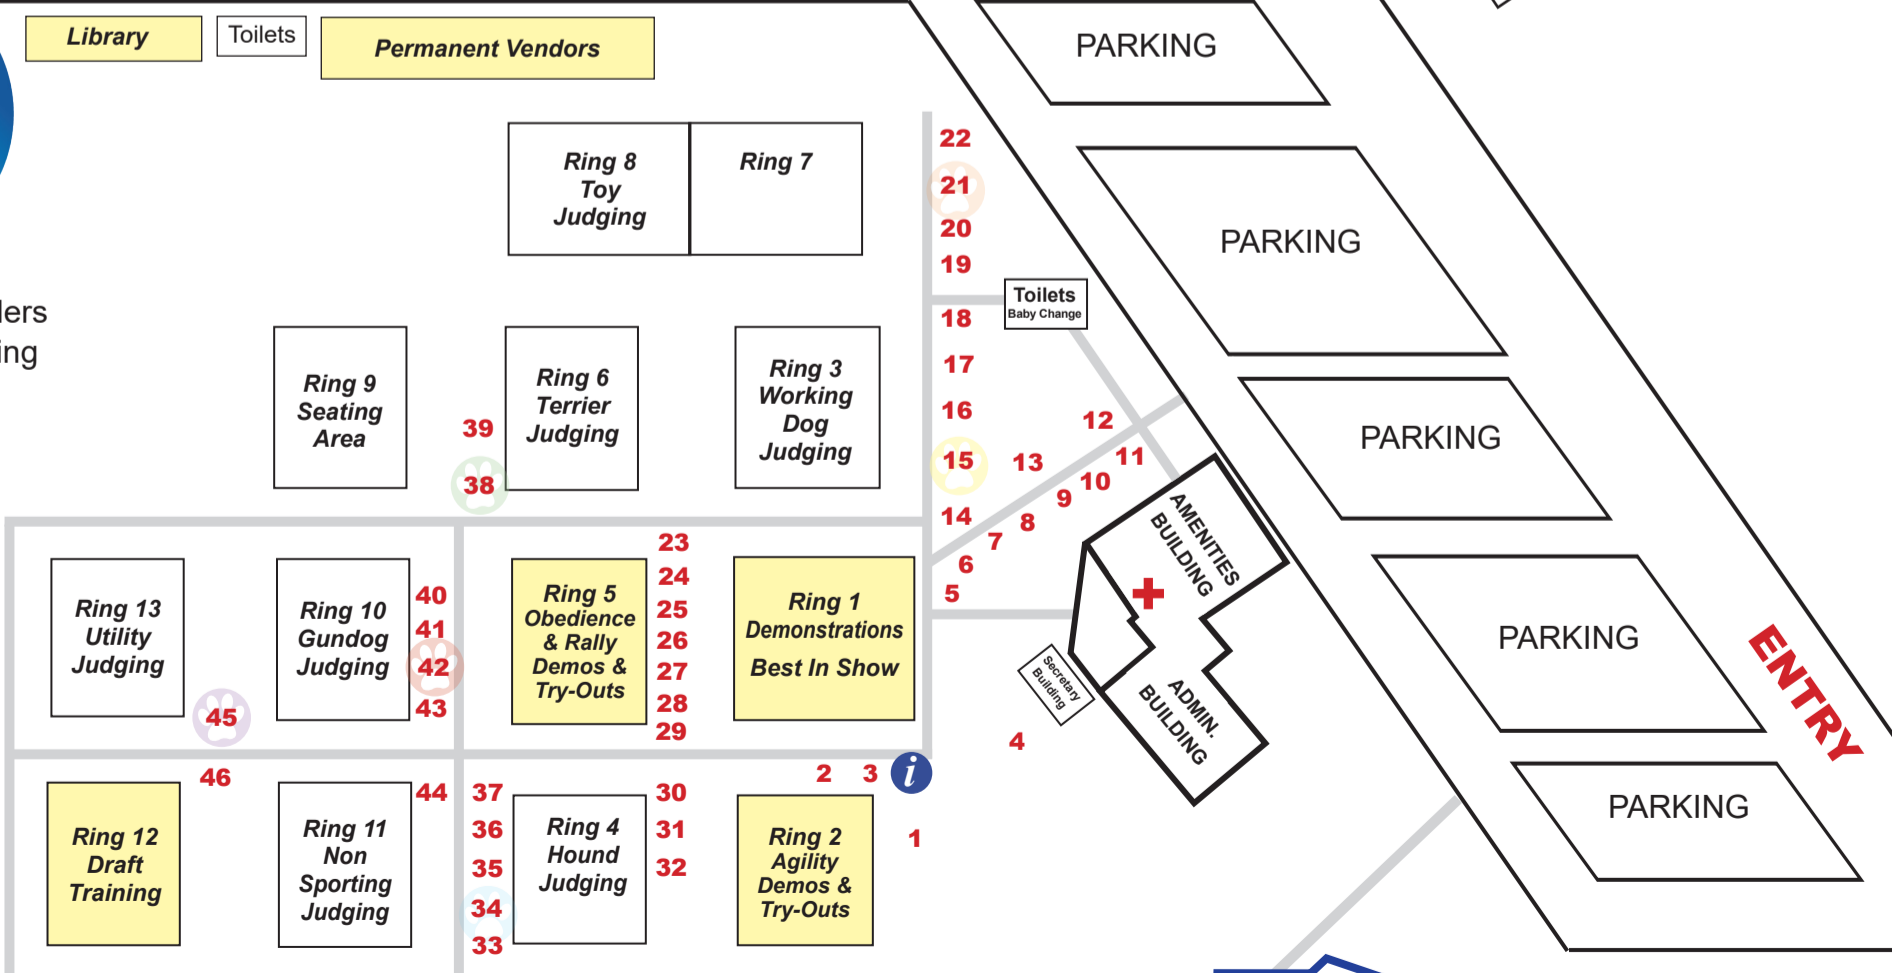

This way to The Dachshund Club of NSW Earthdog Trial, Border Collie Club of NSW Inc Agility Trial Retrieving Demonstrations & Try-Outs

Site map of Stall holders Breed Clubs & Judging

St Johns Ambulance